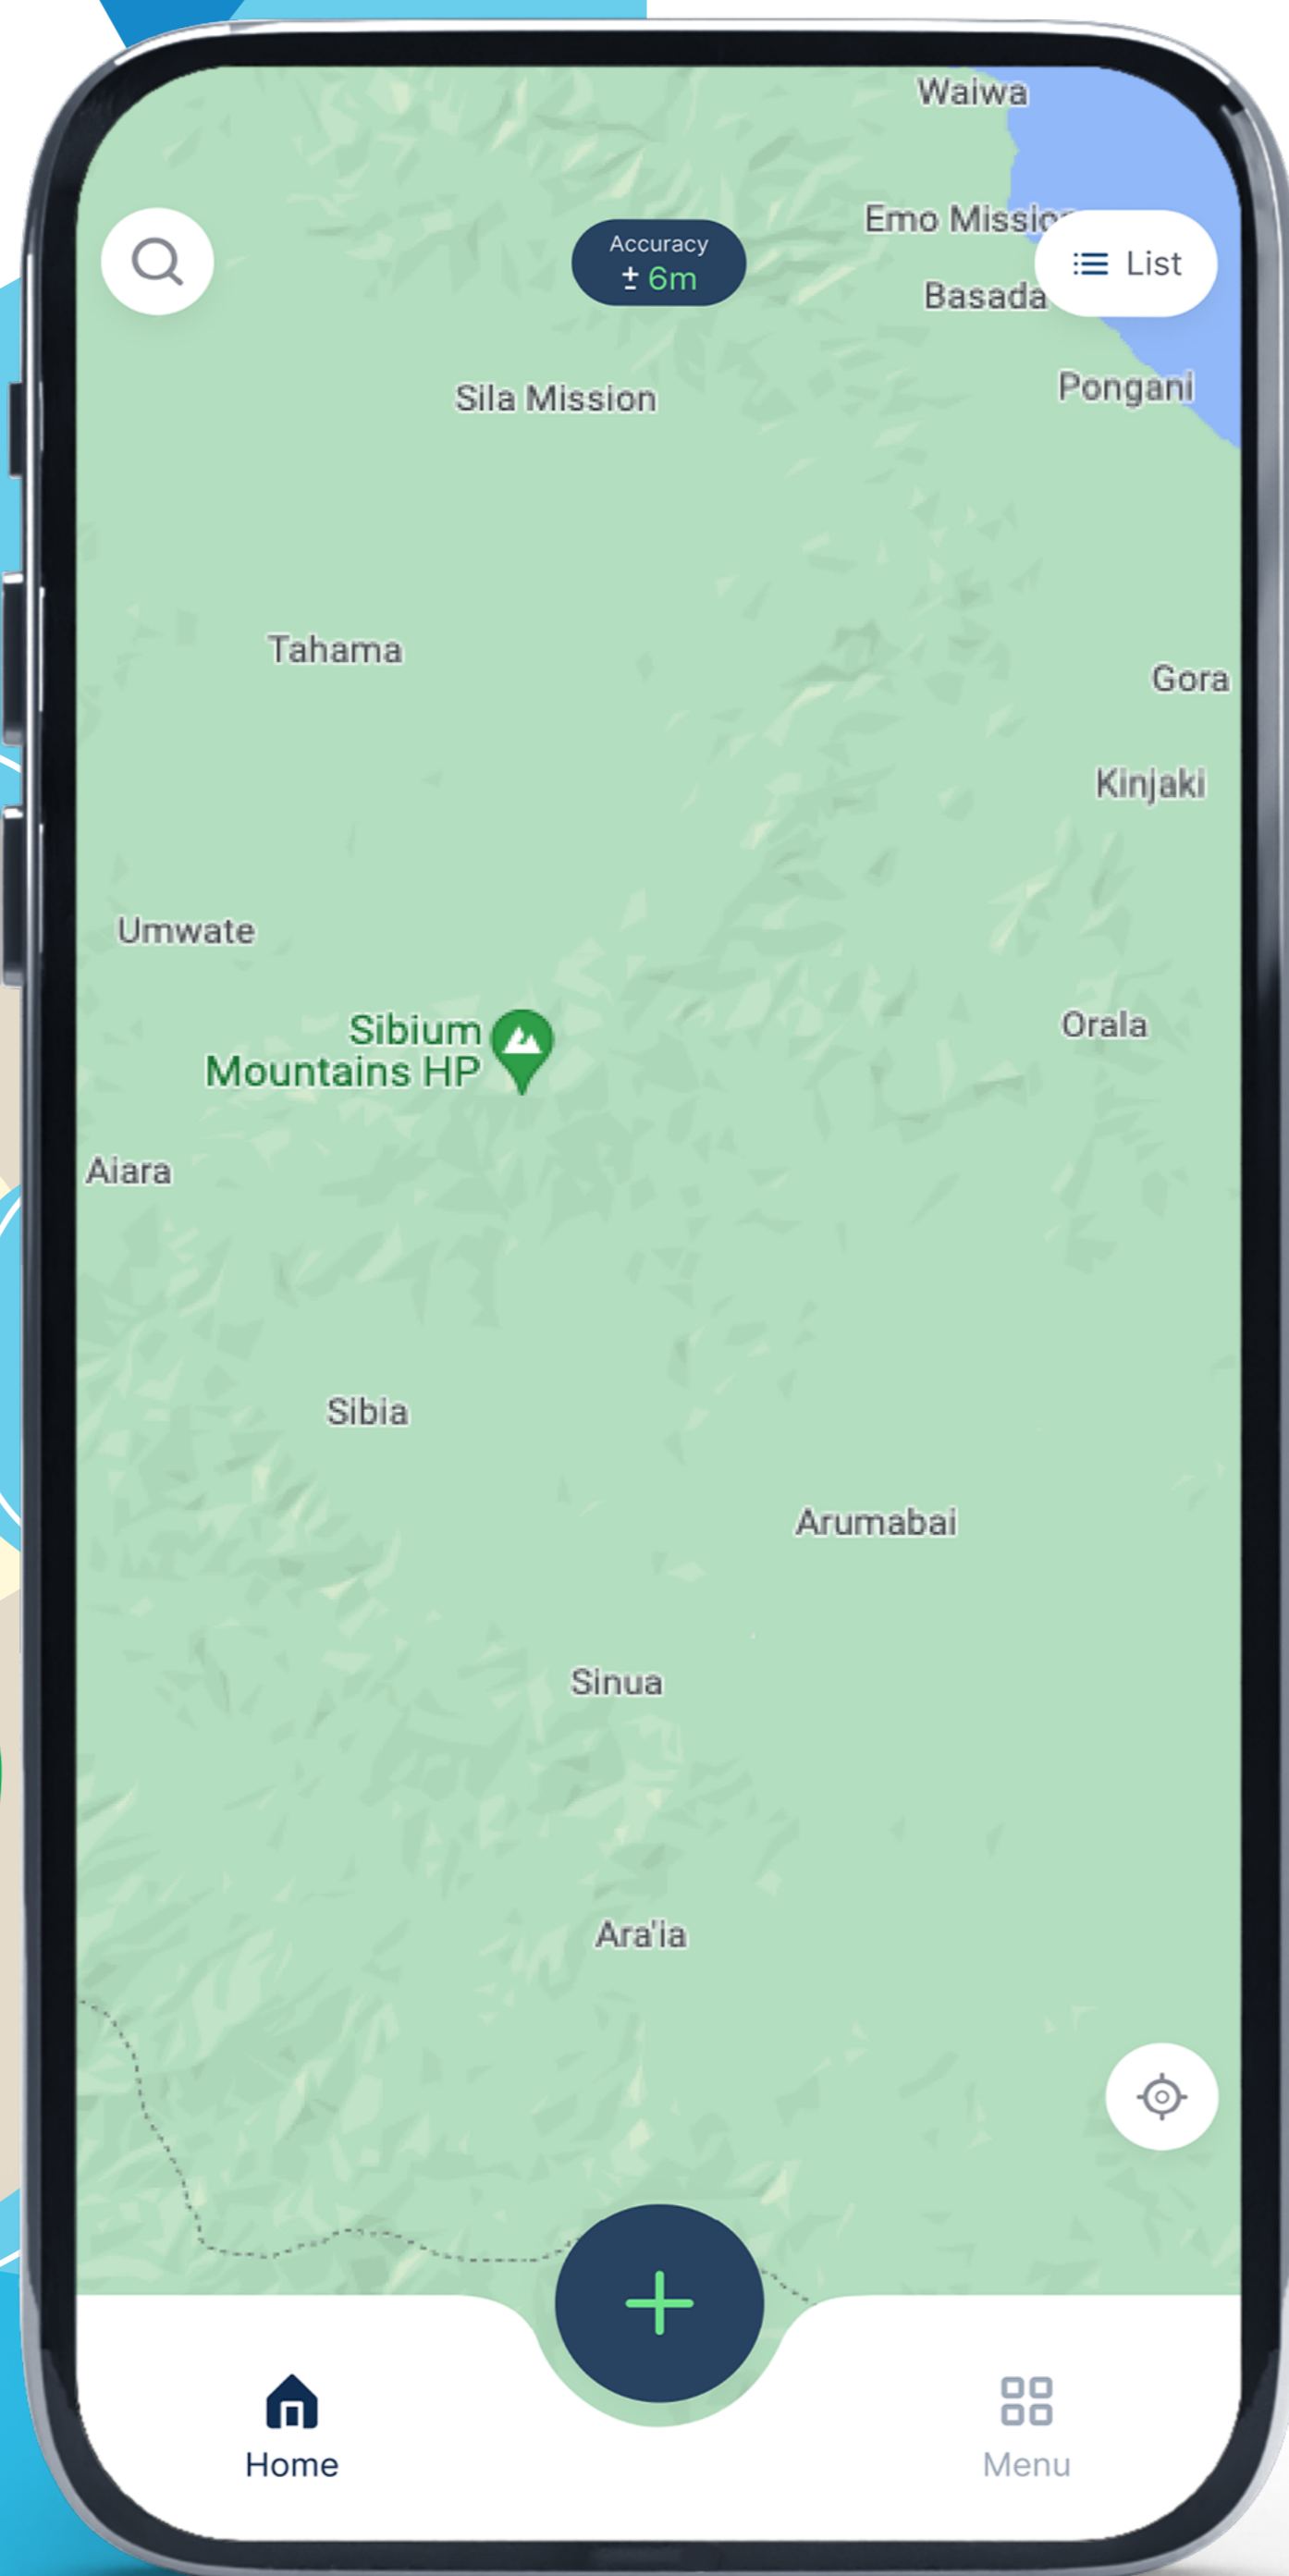

How do we ensure that community data from Papua New Guinea's protected areas is reported and heard?

The Lukim Gather App

PHASE 2 LAUNCH
IN MAY 2022

SCAN THE
QR CODE
TO LEARN MORE